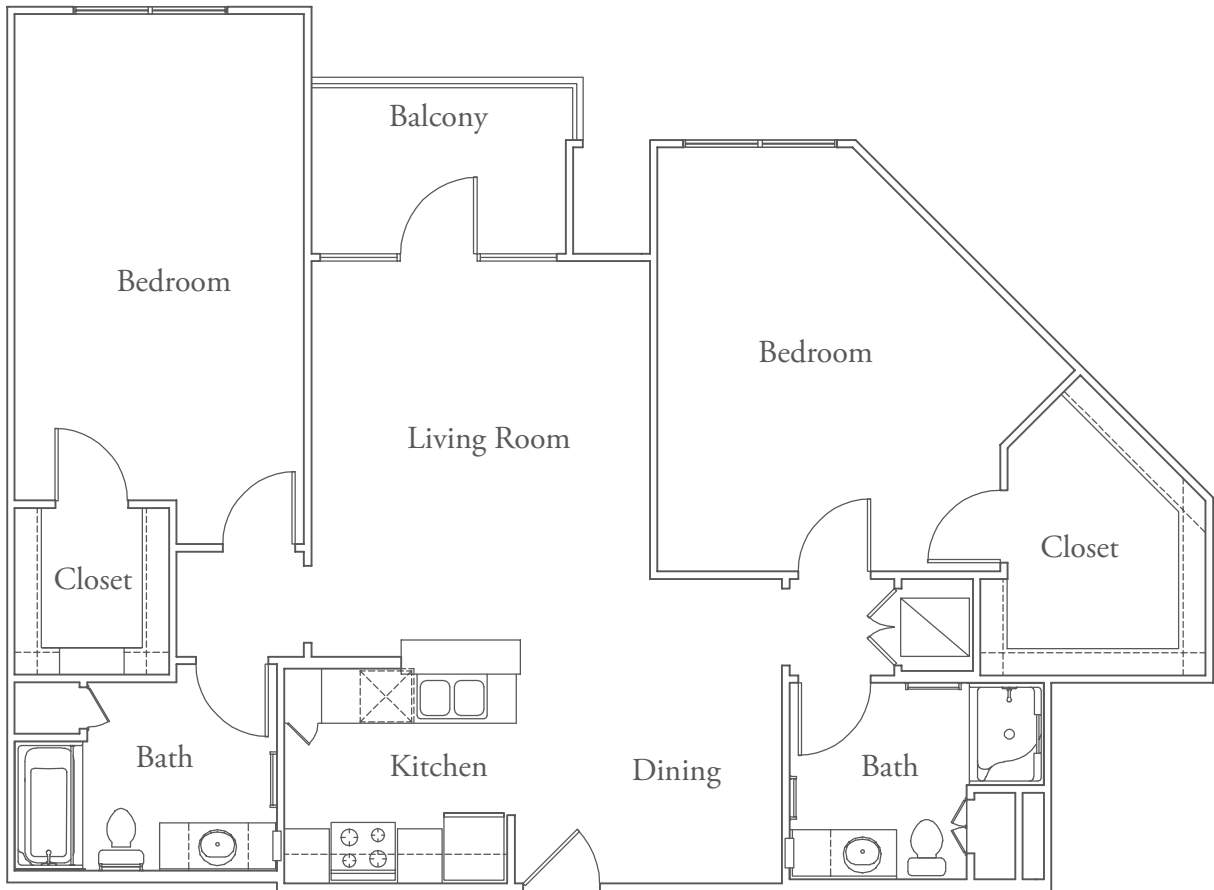

## THE WESTLAKE

Two Bedroom, Two Bath

1129 sq. ft.

## THE WINDSOR

Two Bedroom, Two Bath

1252 sq. ft.

## THE ZILKER

Two Bedroom, Two Bath

1094 sq. ft.