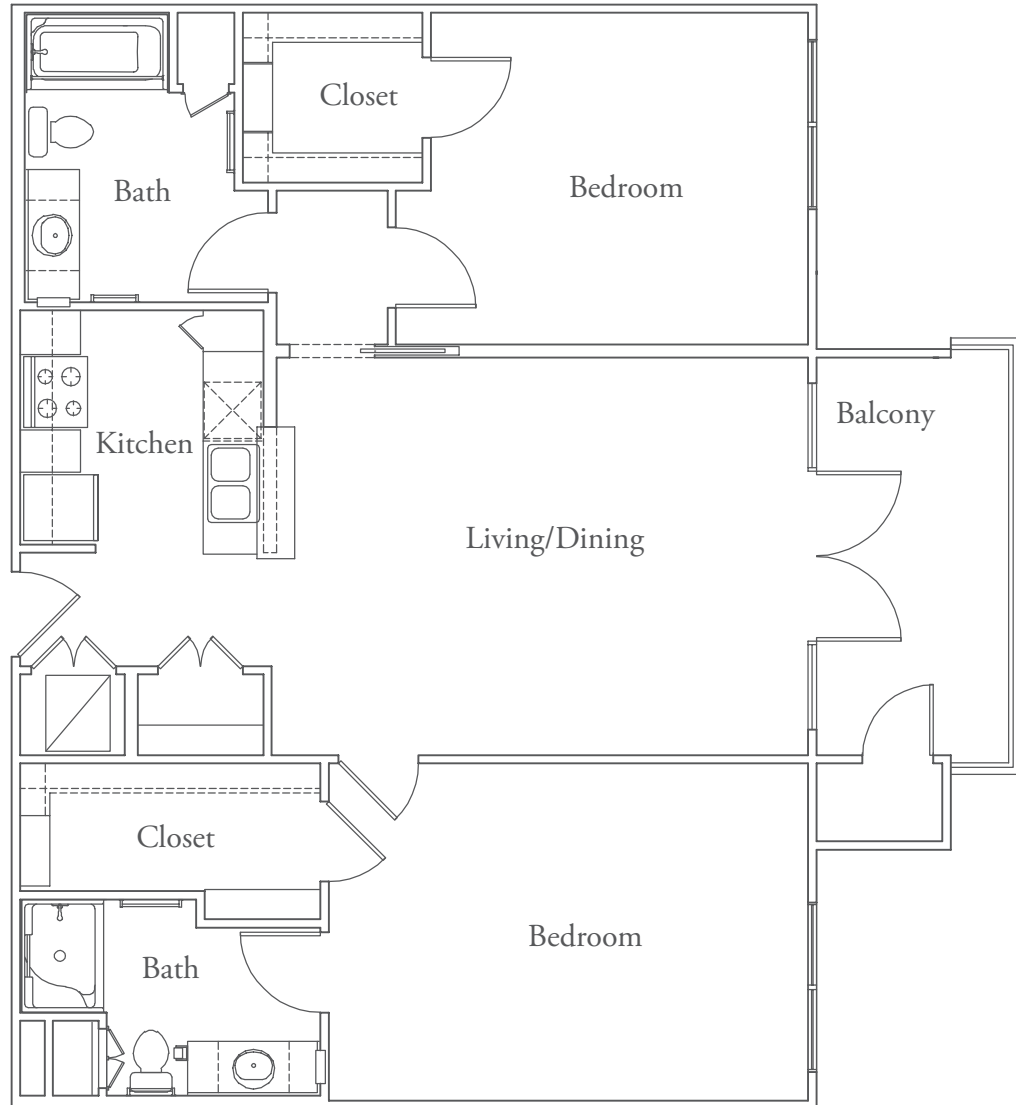

## THE WESTLAKE

Two Bedroom, Two Bath

1129 sq. ft.

## THE WINDSOR

Two Bedroom, Two Bath

1252 sq. ft.

## THE ZILKER

Two Bedroom, Two Bath

1094 sq. ft.