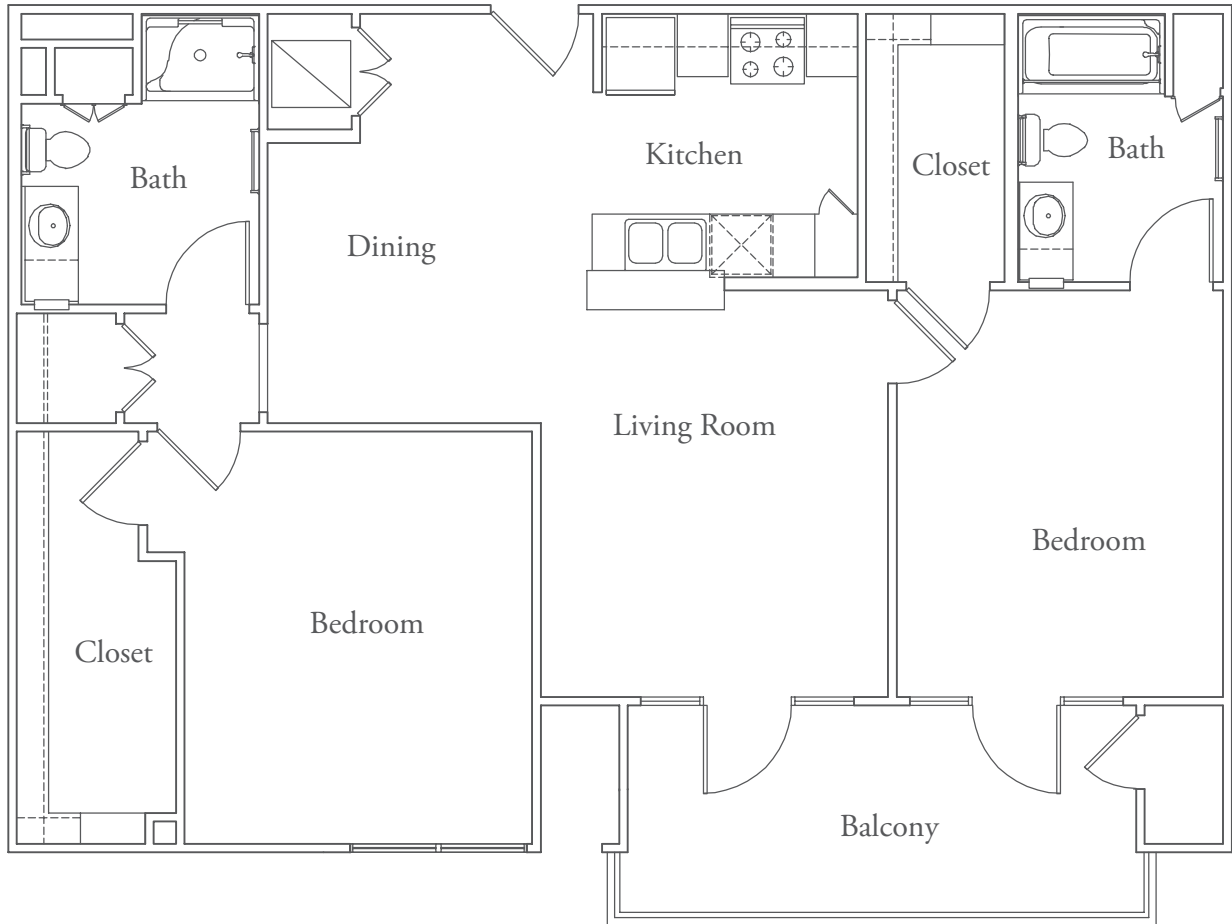

## THE WESTLAKE

Two Bedroom, Two Bath

1129 sq. ft.

## THE WINDSOR

Two Bedroom, Two Bath

1252 sq. ft.

## THE ZILKER

Two Bedroom, Two Bath

1094 sq. ft.