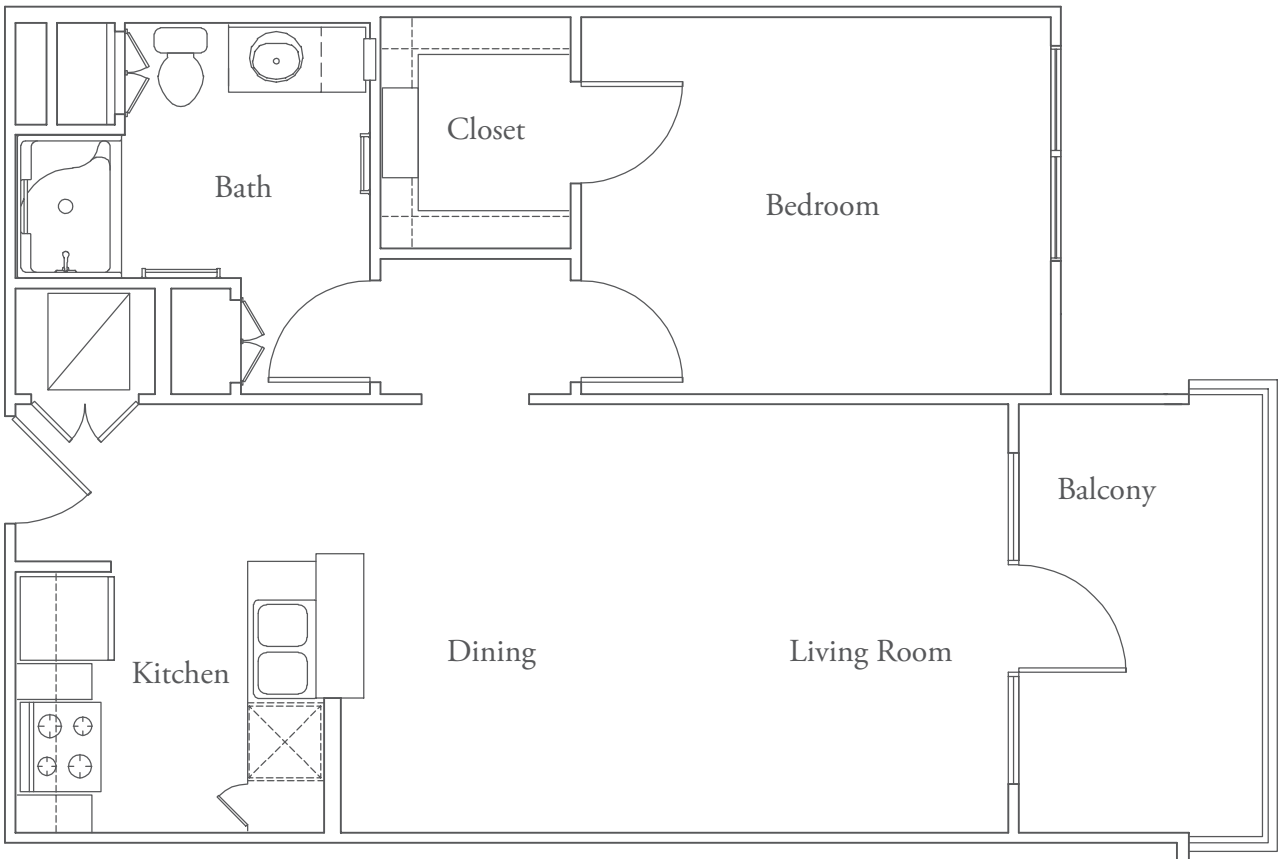

VILLAGE PARK

at the Arboretum

DISTINCTIVE RETIREMENT LIVING

9306 Great Hill Trail, Austin, TX 78759 | Telephone 512.346.4900

THE CLARKSVILLE

One Bedroom, One Bath

684 sq. ft.