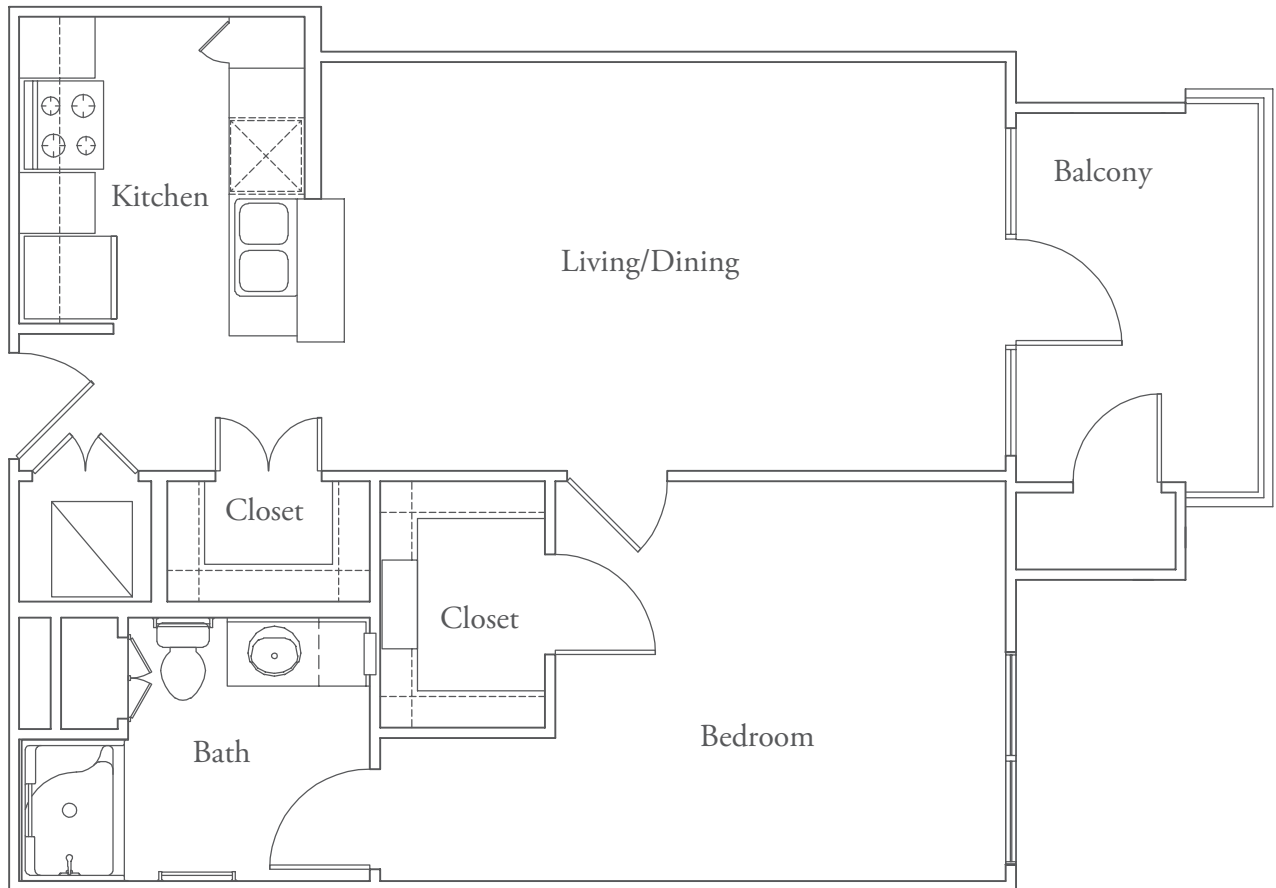

## THE GUADALUPE

One Bedroom, One Bath

642 sq. ft.

## THE HYDE PARK

One Bedroom, One Bath

789 sq. ft.

## THE LAMAR

One Bedroom, One Bath

697 sq. ft.