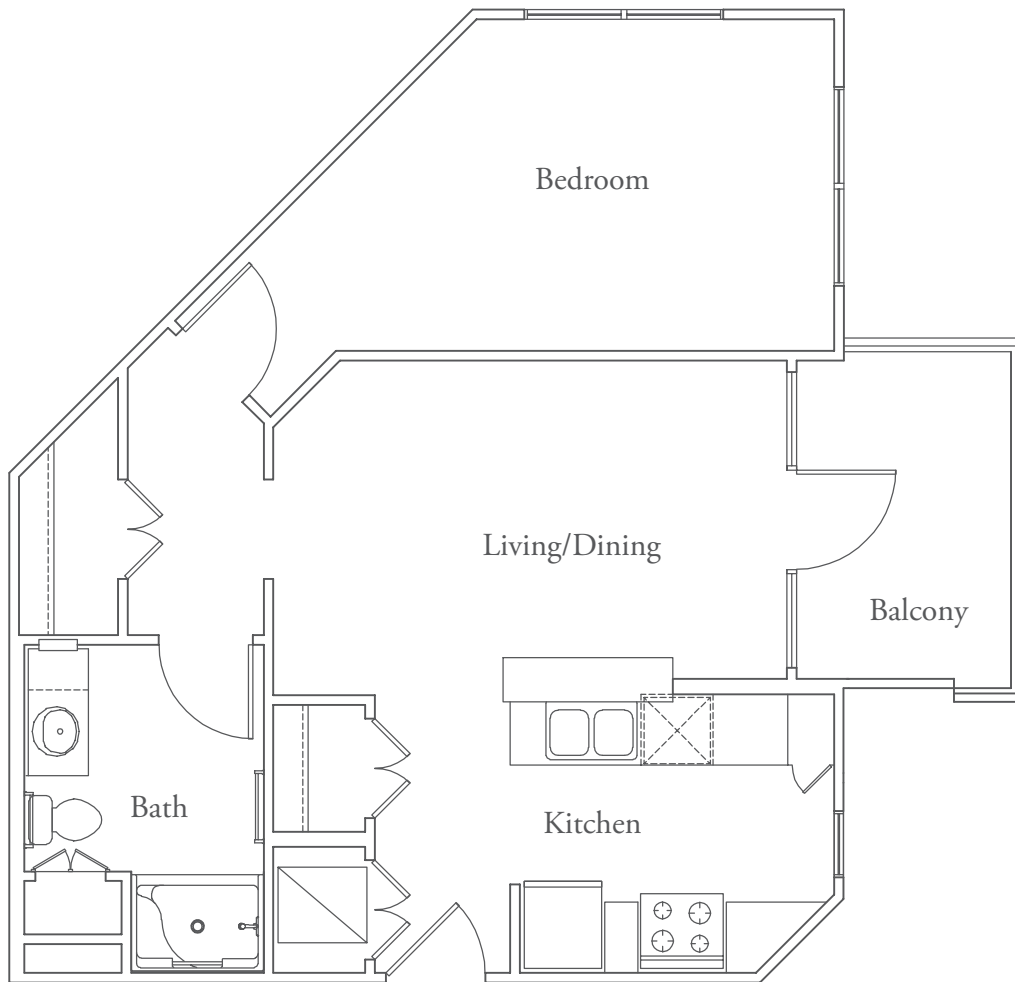

## THE GUADALUPE

One Bedroom, One Bath

642 sq. ft.

## THE LAMAR

One Bedroom, One Bath

697 sq. ft.