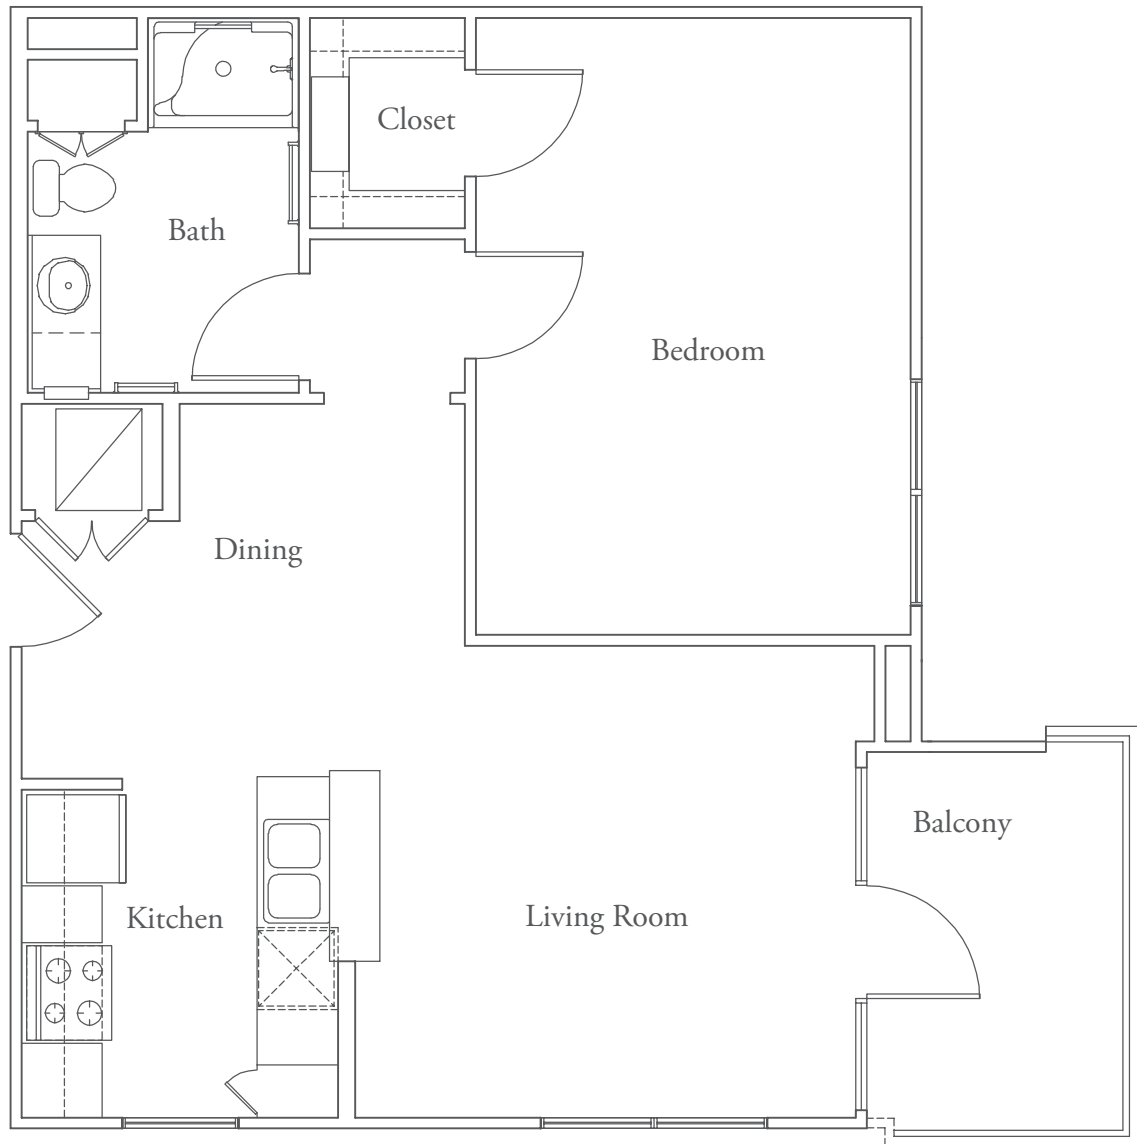

## THE GUADALUPE

One Bedroom, One Bath

642 sq. ft.

## THE ENFIELD

One Bedroom, One Bath

723 sq. ft.

VILLAGE PARK  
*at the Arboretum*

DISTINCTIVE RETIREMENT LIVING

9306 Great Hill Trail, Austin, TX 78759 | Telephone 512.346.4900

**THE CAPITOL**  
One Bedroom, One Bath  
891 sq. ft.