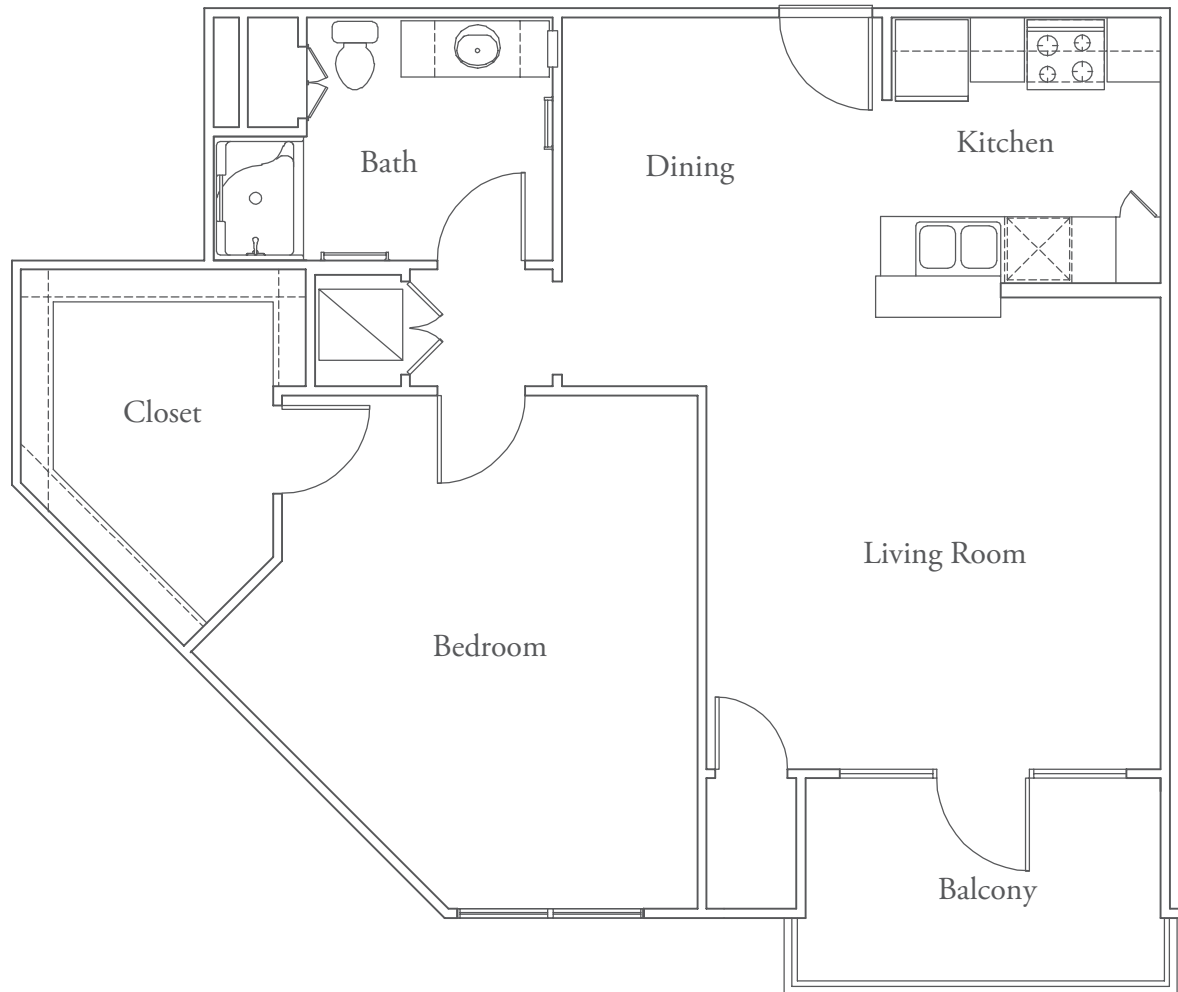

## THE GUADALUPE

One Bedroom, One Bath

642 sq. ft.

## THE CLARKSVILLE

One Bedroom, One Bath

684 sq. ft.

## THE ENFIELD

One Bedroom, One Bath

723 sq. ft.

VILLAGE PARK  
*at the Arboretum*

DISTINCTIVE RETIREMENT LIVING

9306 Great Hill Trail, Austin, TX 78759 | Telephone 512.346.4900

**THE CAPITOL**  
One Bedroom, One Bath  
891 sq. ft.