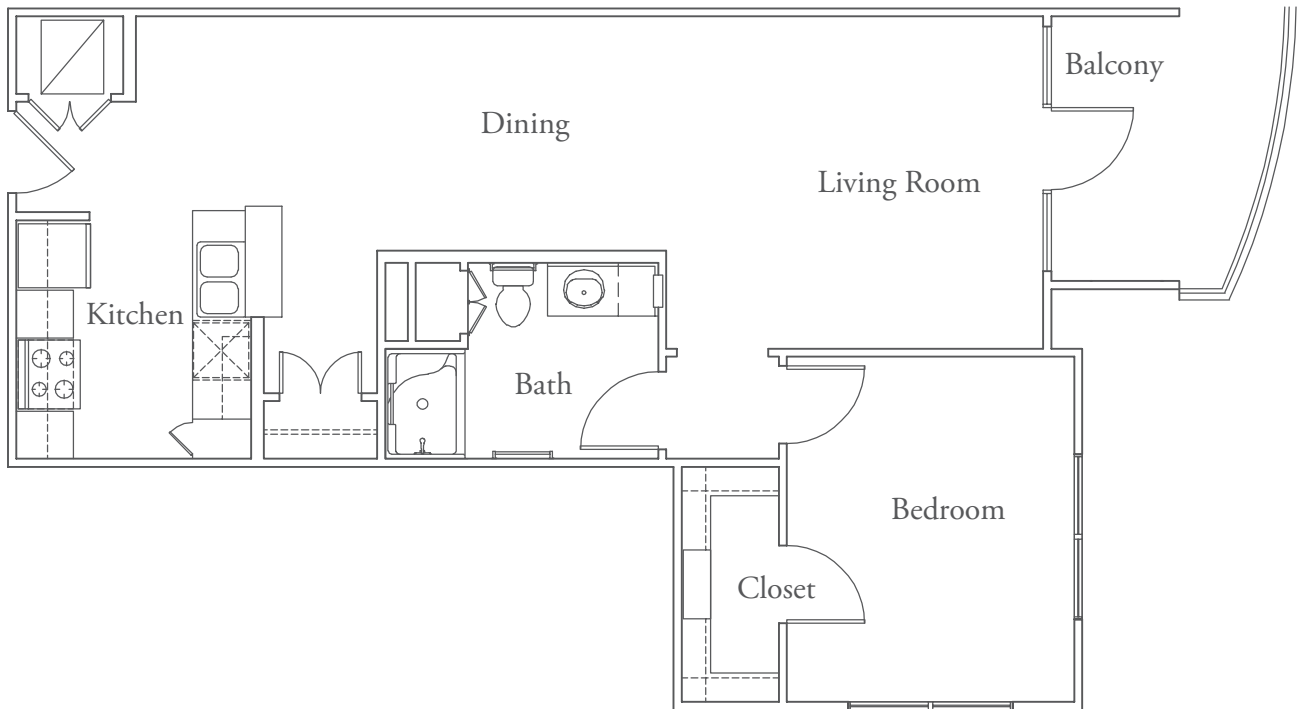

THE CAPITOL
One Bedroom, One Bath
891 sq. ft.

VILLAGE PARK

at the Arboretum

DISTINCTIVE RETIREMENT LIVING

9306 Great Hill Trail, Austin, TX 78759 | Telephone 512.346.4900

THE HYDE PARK

One Bedroom, One Bath

789 sq. ft.