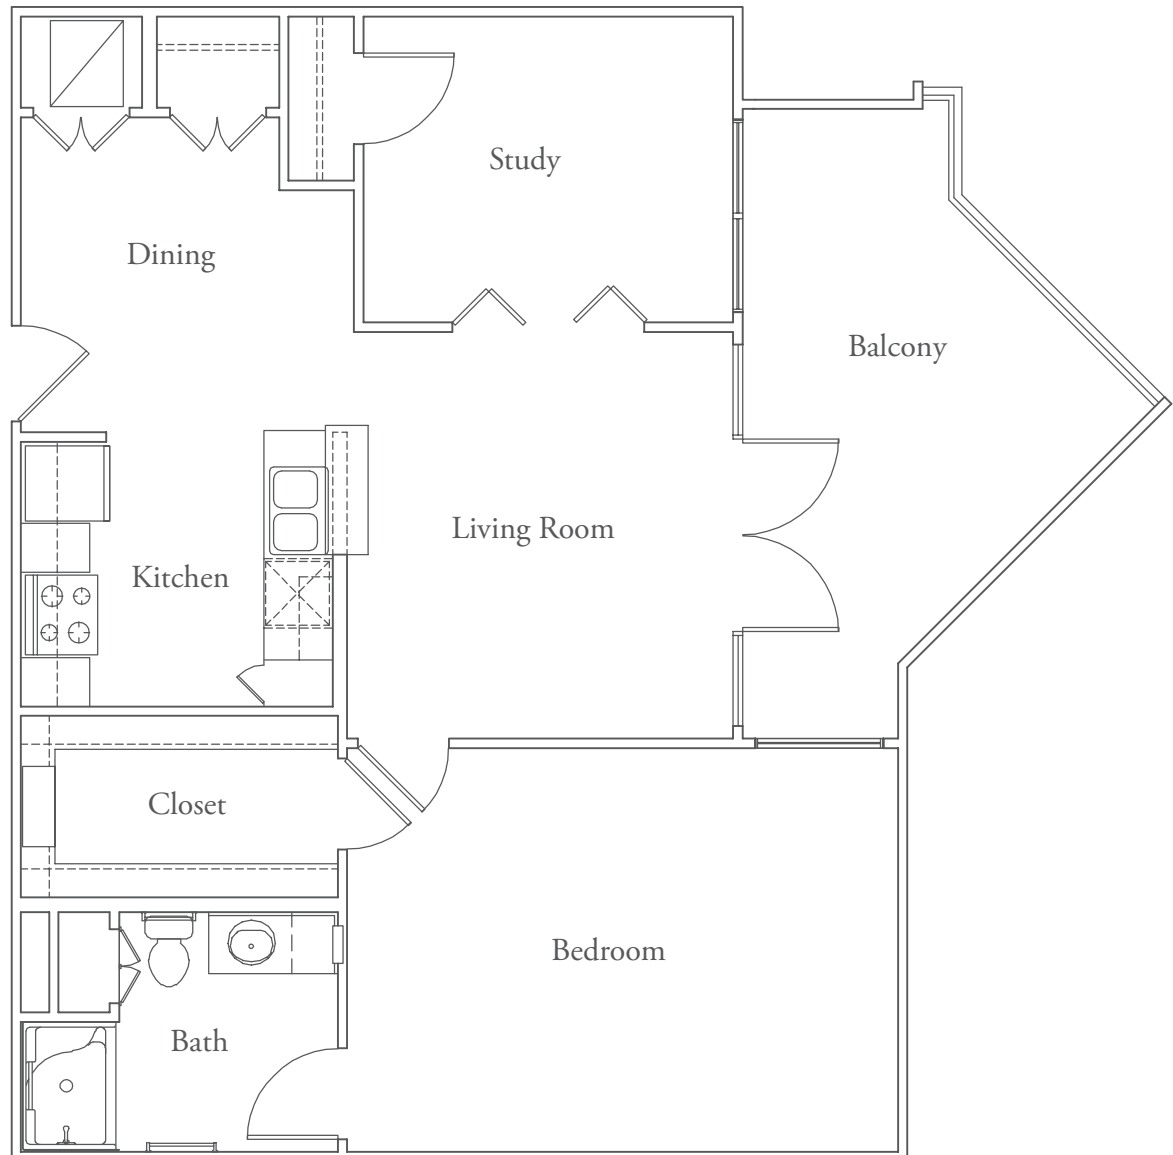

VILLAGE PARK

at the Arboretum

DISTINCTIVE RETIREMENT LIVING

9306 Great Hill Trail, Austin, TX 78759 | Telephone 512.346.4900

THE MABRY

One Bedroom, One Bath, One Study
899 sq. ft.

VILLAGE PARK *at the Arboretum*

DISTINCTIVE RETIREMENT LIVING

9306 Great Hill Trail, Austin, TX 78759 | Telephone 512.346.4900

THE PEMBERTON

One Bedroom, One Bath, One Study

863 sq. ft.

VILLAGE PARK

at the Arboretum

DISTINCTIVE RETIREMENT LIVING

9306 Great Hill Trail, Austin, TX 78759 | Telephone 512.346.4900

THE ROLLINGWOOD

One Bedroom, One Bath, One Study

955 sq. ft.

VILLAGE PARK

at the Arboretum

DISTINCTIVE RETIREMENT LIVING

9306 Great Hill Trail, Austin, TX 78759 | Telephone 512.346.4900

THE TERRYTOWN

One Bedroom, One Bath, One Study
1122 sq. ft.