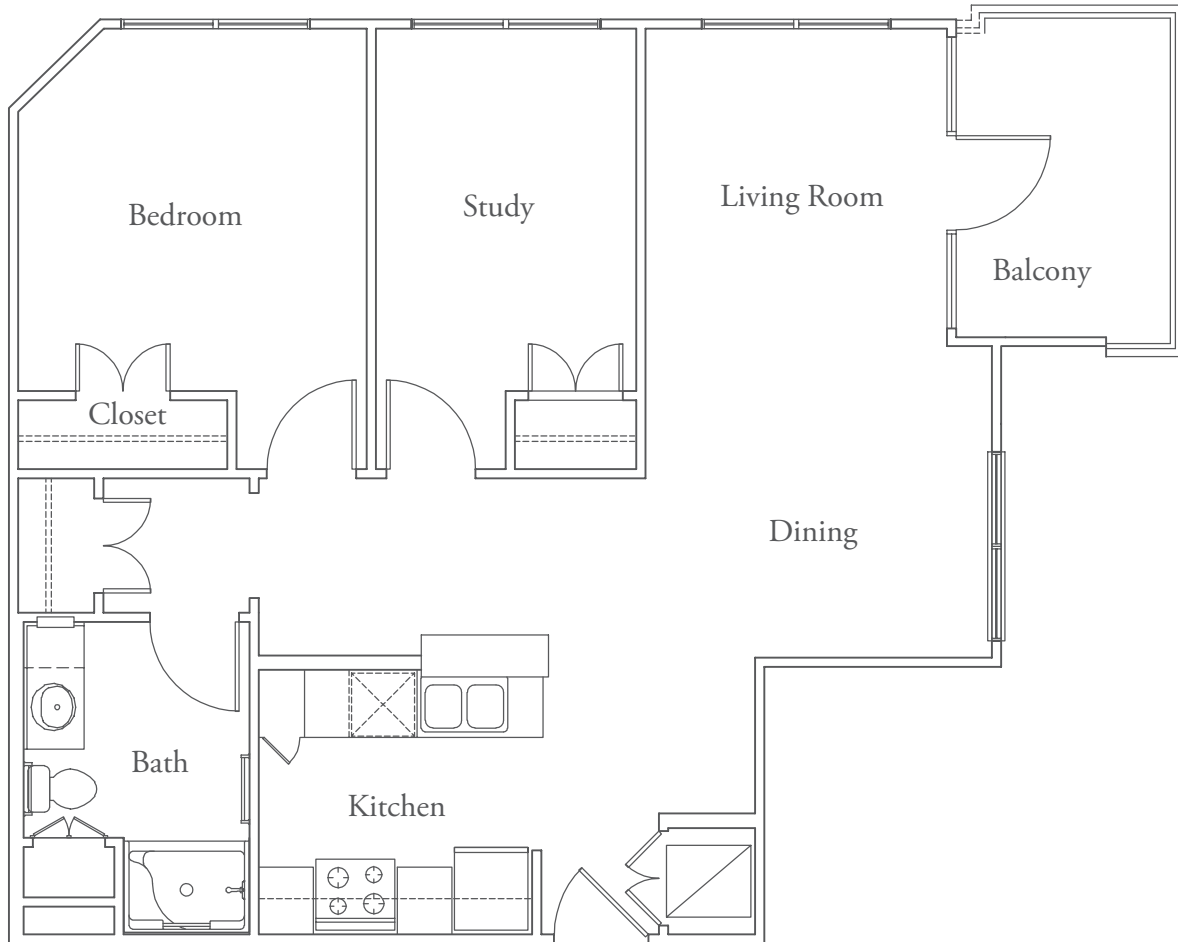

DISTINCTIVE RETIREMENT LIVING

9306 Great Hill Trail, Austin, TX 78759 | Telephone 512.346.4900

THE PEMBERTON

One Bedroom, One Bath, One Study

863 sq. ft.

VILLAGE PARK

at the Arboretum

DISTINCTIVE RETIREMENT LIVING

THE TERRYTOWN

One Bedroom, One Bath, One Study
1122 sq. ft.