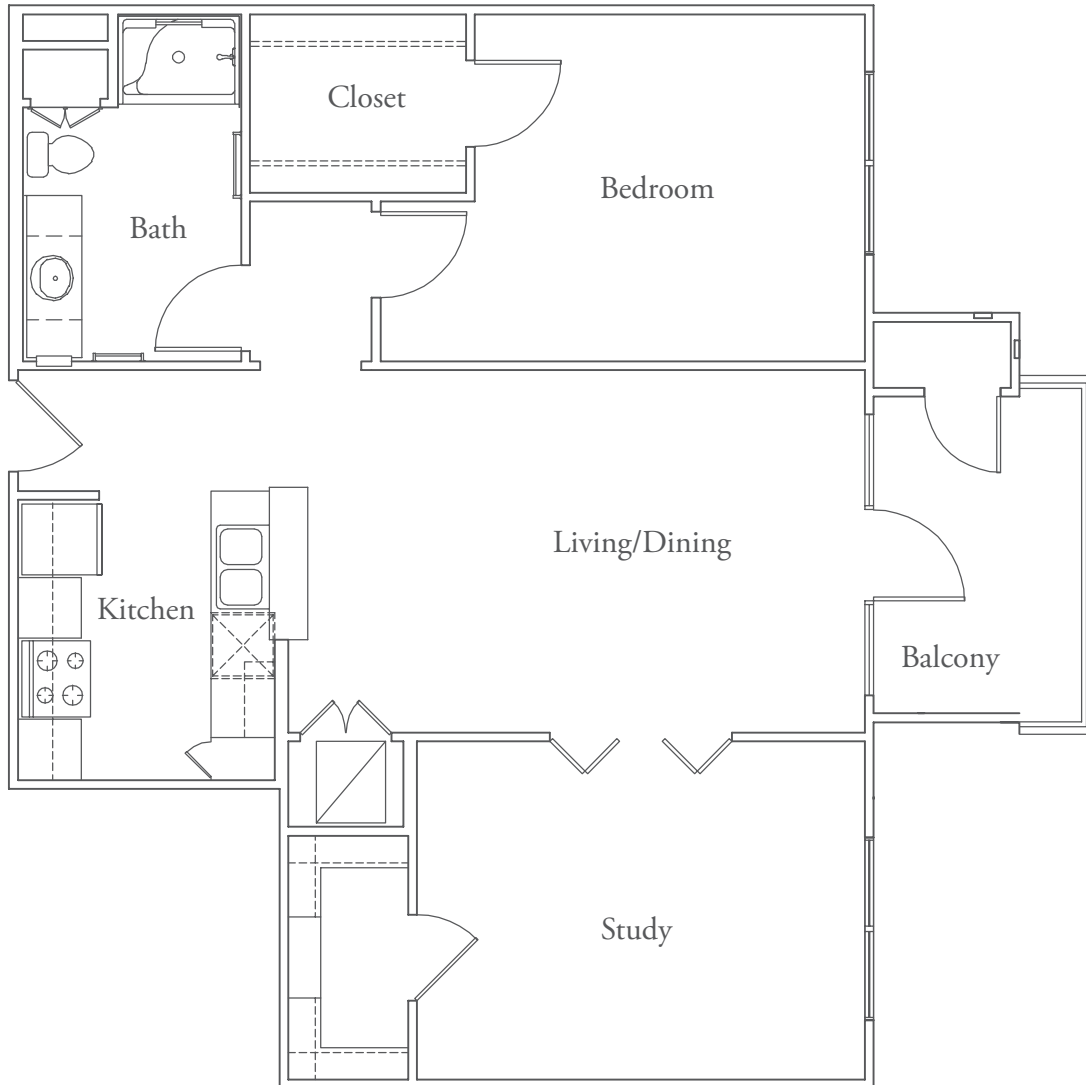

DISTINCTIVE RETIREMENT LIVING

9306 Great Hill Trail, Austin, TX 78759 | Telephone 512.346.4900

THE PEMBERTON

One Bedroom, One Bath, One Study

863 sq. ft.

VILLAGE PARK

at the Arboretum

DISTINCTIVE RETIREMENT LIVING

9306 Great Hill Trail, Austin, TX 78759 | Telephone 512.346.4900

THE ROLLINGWOOD

One Bedroom, One Bath, One Study

955 sq. ft.

VILLAGE PARK

at the Arboretum

DISTINCTIVE RETIREMENT LIVING

9306 Great Hill Trail, Austin, TX 78759 | Telephone 512.346.4900

THE TERRYTOWN

One Bedroom, One Bath, One Study
1122 sq. ft.