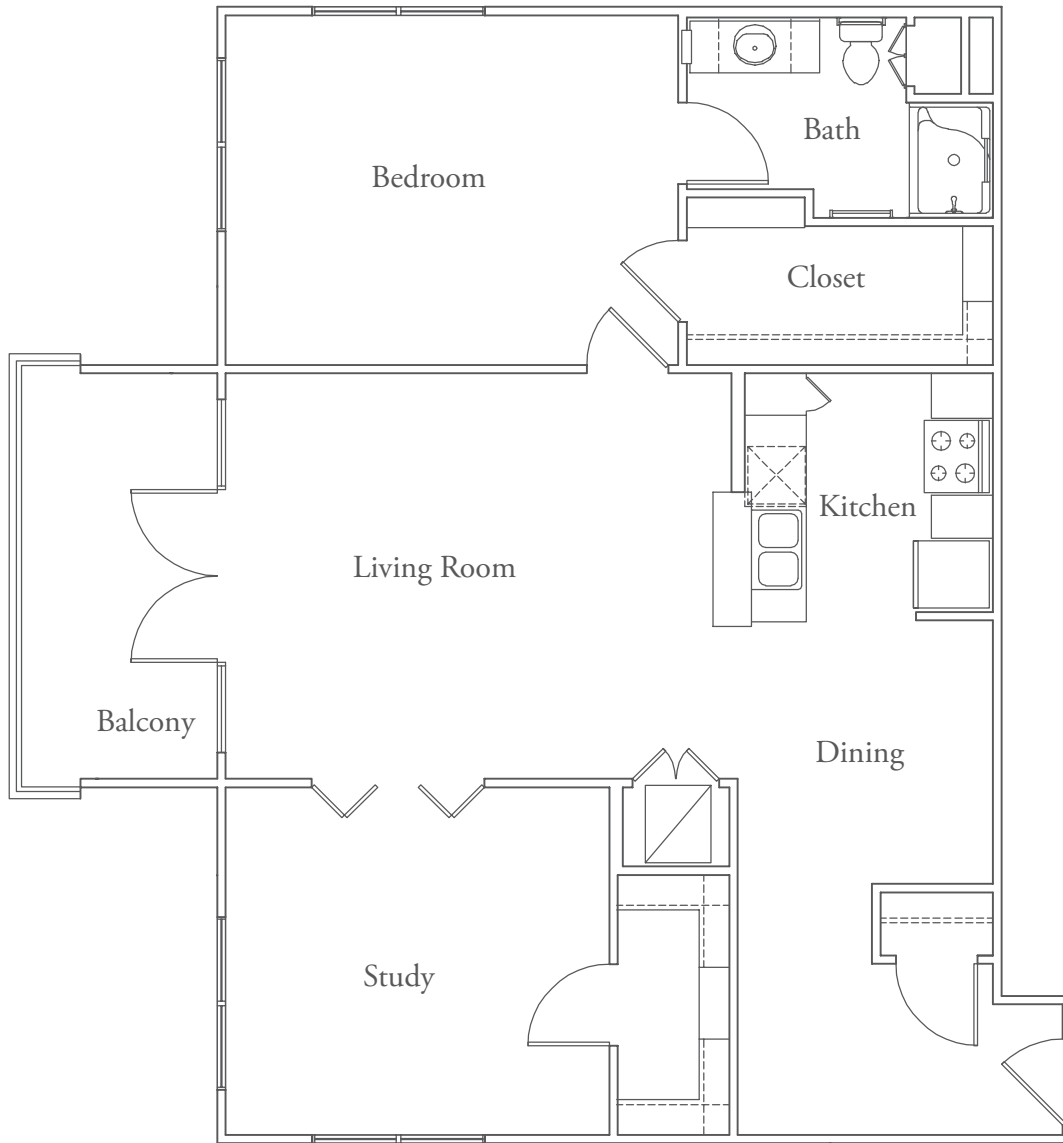

9306 Great Hill Trail, Austin, TX 78759 | Telephone 512.346.4900

THE ROLLINGWOOD

One Bedroom, One Bath, One Study

955 sq. ft.

VILLAGE PARK

at the Arboretum

DISTINCTIVE RETIREMENT LIVING

9306 Great Hill Trail, Austin, TX 78759 | Telephone 512.346.4900

THE TERRYTOWN

One Bedroom, One Bath, One Study
1122 sq. ft.